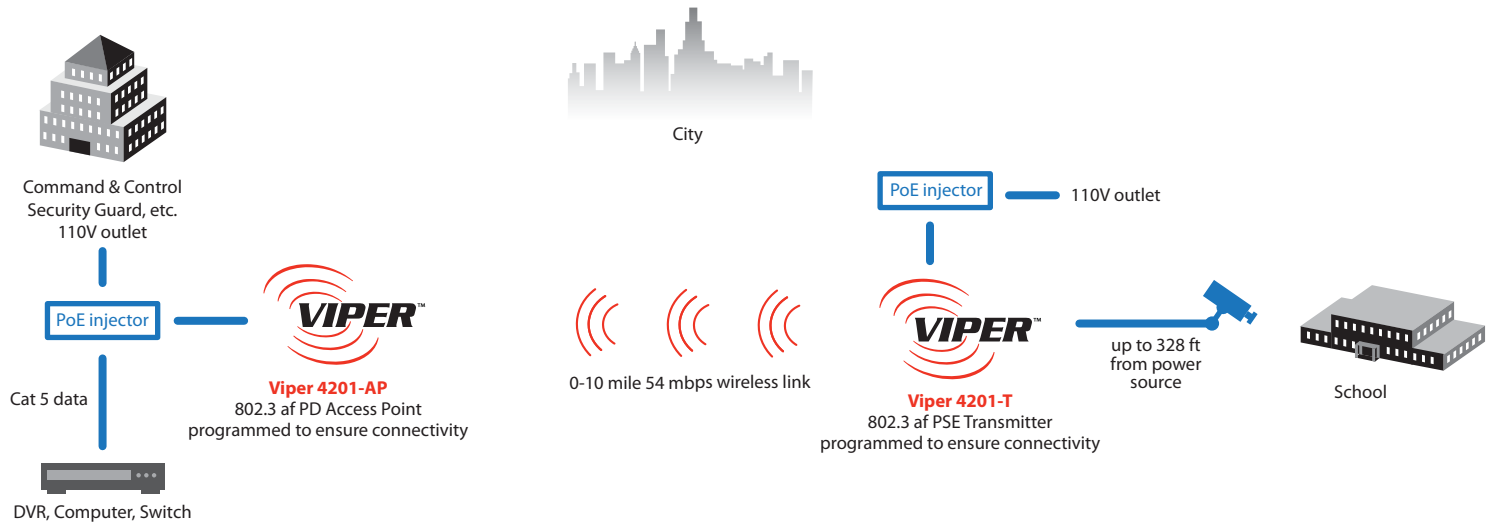

VIPER 4200-LK TYPICAL APPLICATION

Single link, 54mbps 802.3af Access Point (PD) & Transmitter (PSE)

CDM

...Innovative Wireless Solutions

Tel: 919-554-1823
Fax: 919-556-7037
www.CDMwireless.com