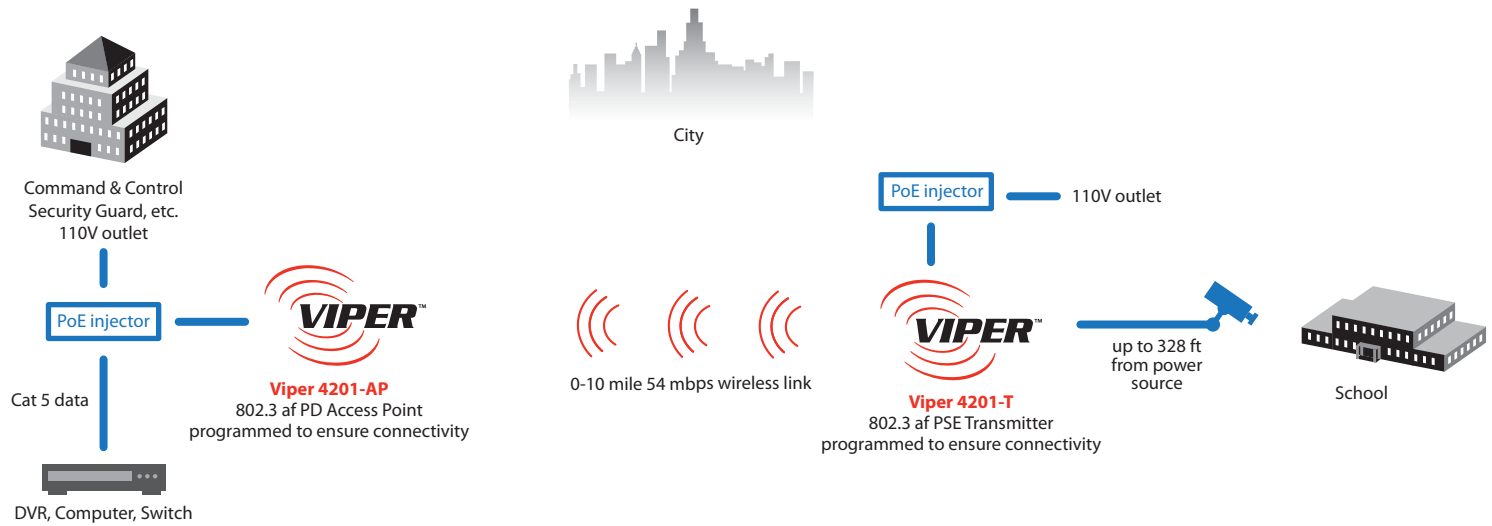

# VIPER 4200-LK TYPICAL APPLICATION

Single link, 54mbps 802.3af Access Point (PD) & Transmitter (PSE)