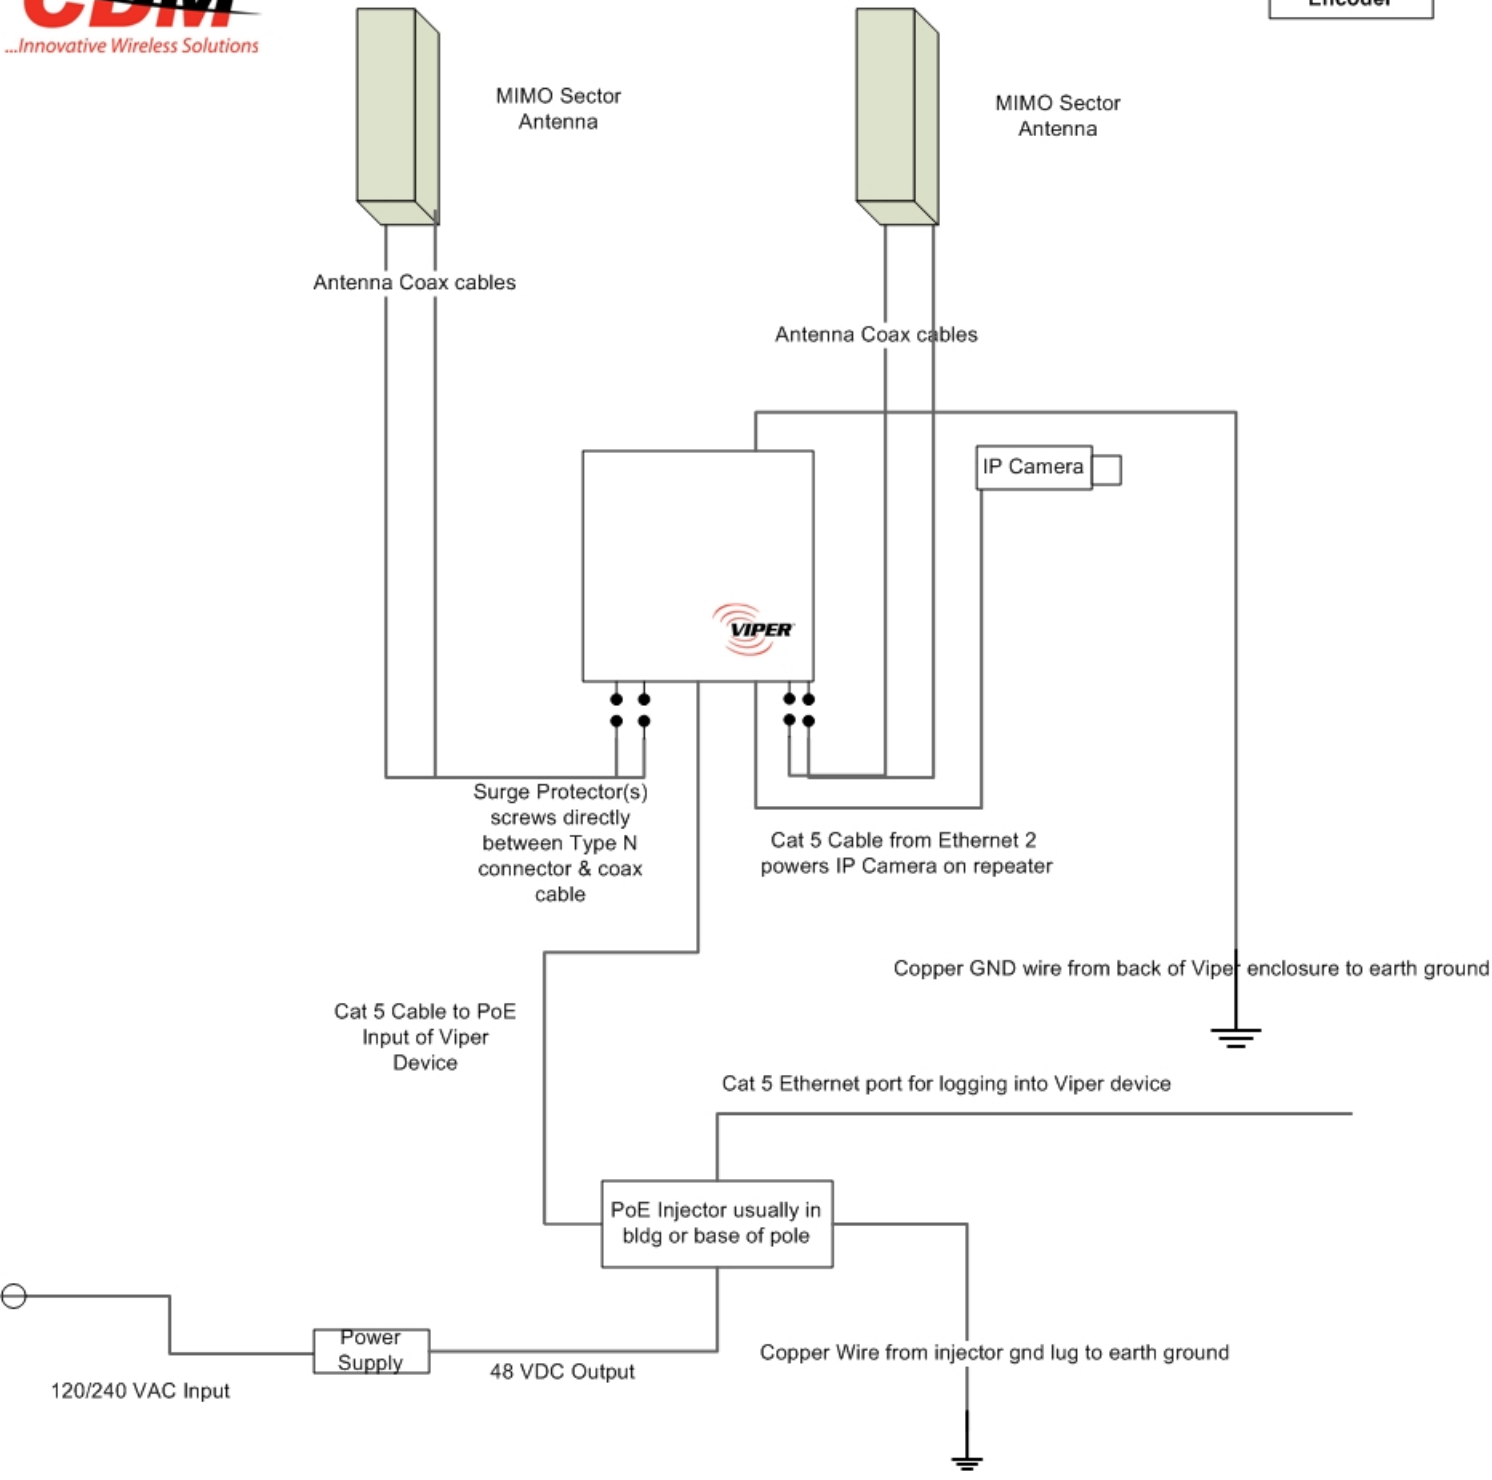

Analog Camera
 may also be
 used with an
 Encoder

780 Park Ave Youngsville, NC 27596 919 554 1823 (sales) 919 556 7480 (support)		CDM Wireless		
Typical wiring Diagram for Viper 7203-AP & 7203-RP 300 mbps MIMO Transceivers				
D. Albright	SIZE	FSCM NO	DWG NO	REV A
9/27/10	SCALE	SHEET		1 OF 1